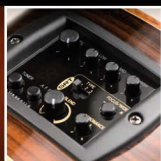

A-LEVEL PERFORMANCE

A NEW LOOK, A NEW FEEL, A NEW SOUND, A NEW GENERATION: **A-SERIES**

SRT
PICKUP SYSTEM
(A3 SERIES)

ROUNDED
FINGERBOARD
EDGE

BEAUTIFUL
MAHOGANY
BODY BINDINGS

SEMI-OPEN
PORE NECK
FINISH

www.euro-unit.hr